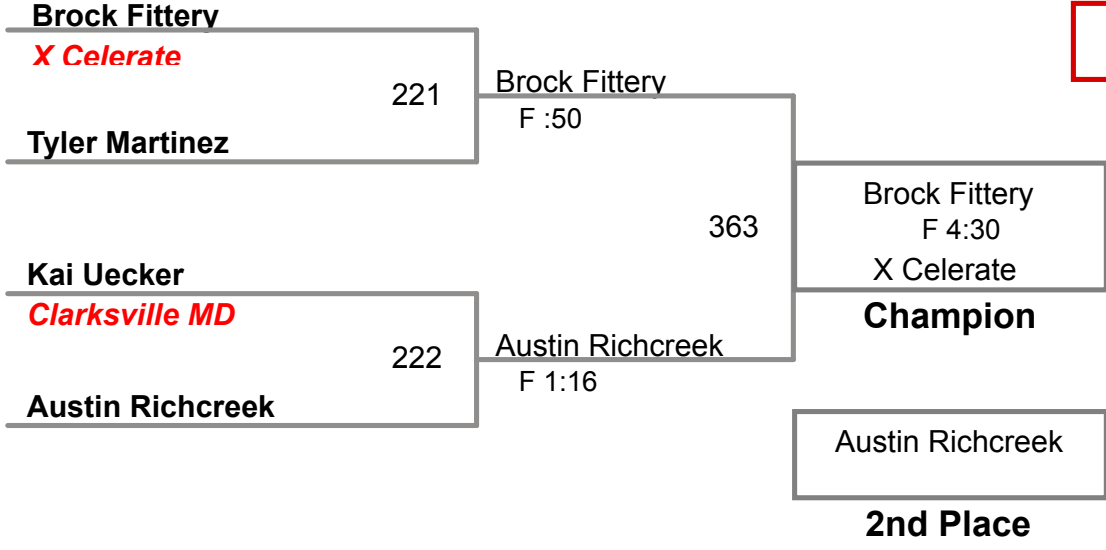

162 Lbs

Central York Tournament
Senior High

173 Lbs

Central York Tournament
Senior High

191 Lbs

Central York Tournament
Senior High

217 Lbs