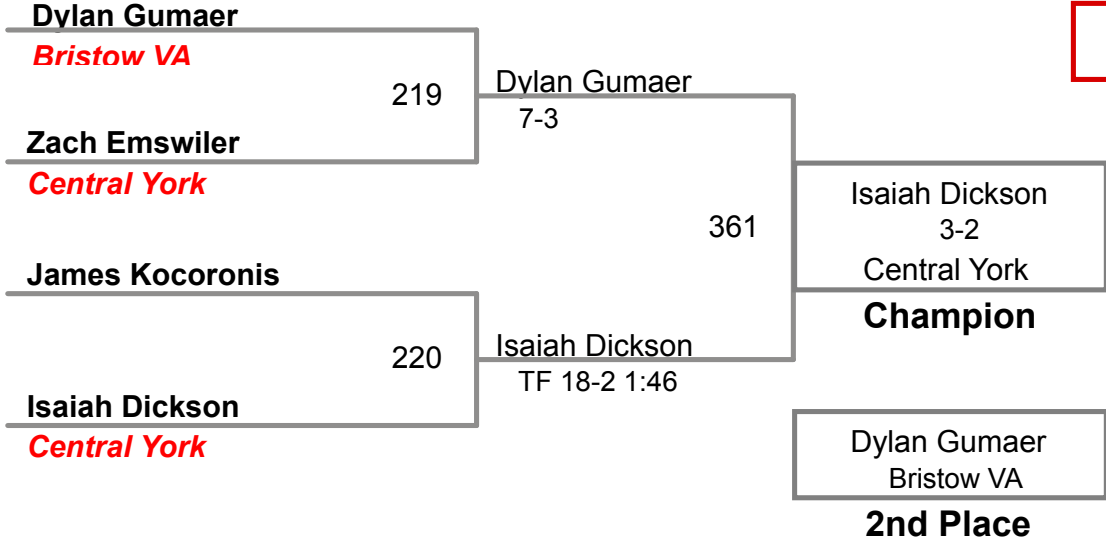

Central York Tournament
Senior High

173 Lbs