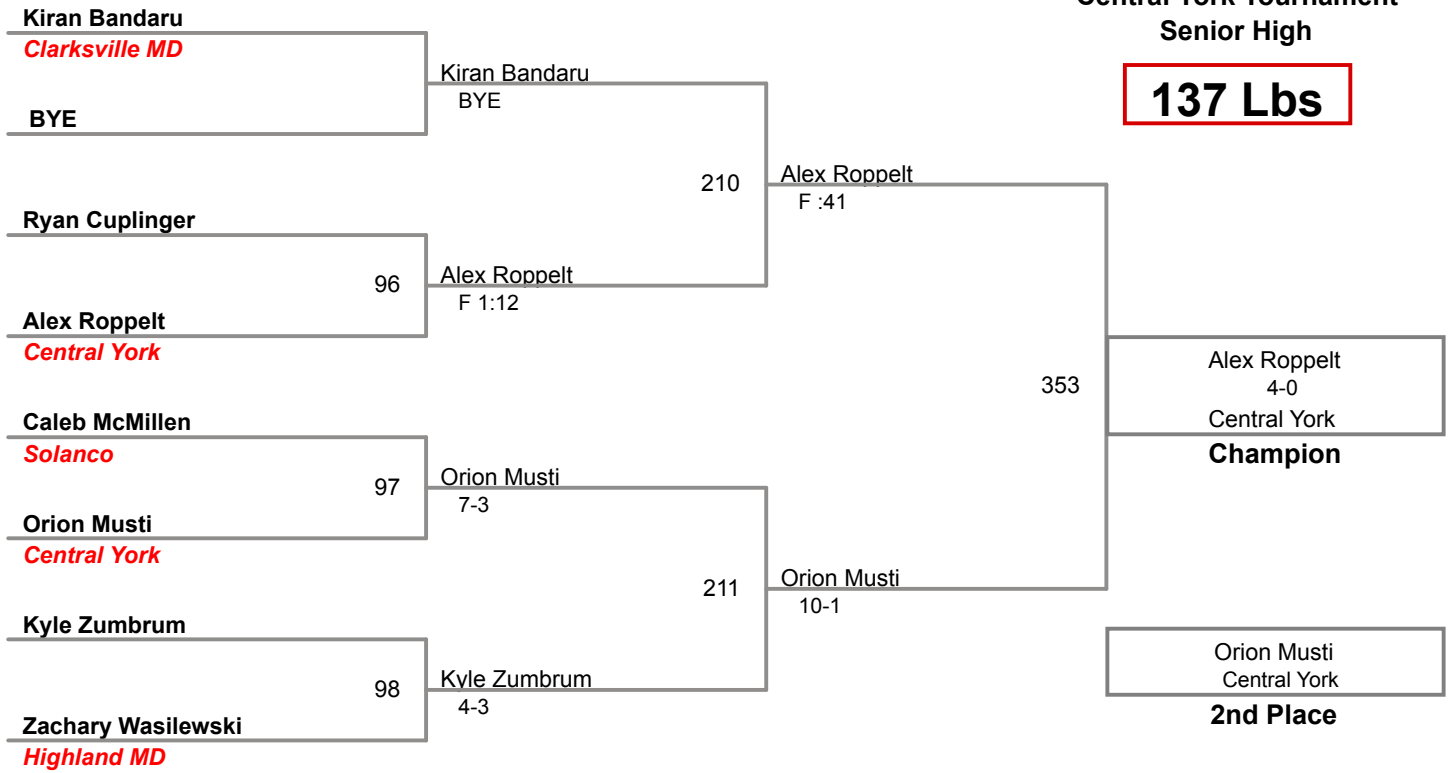

Central York Tournament
Senior High

137 Lbs