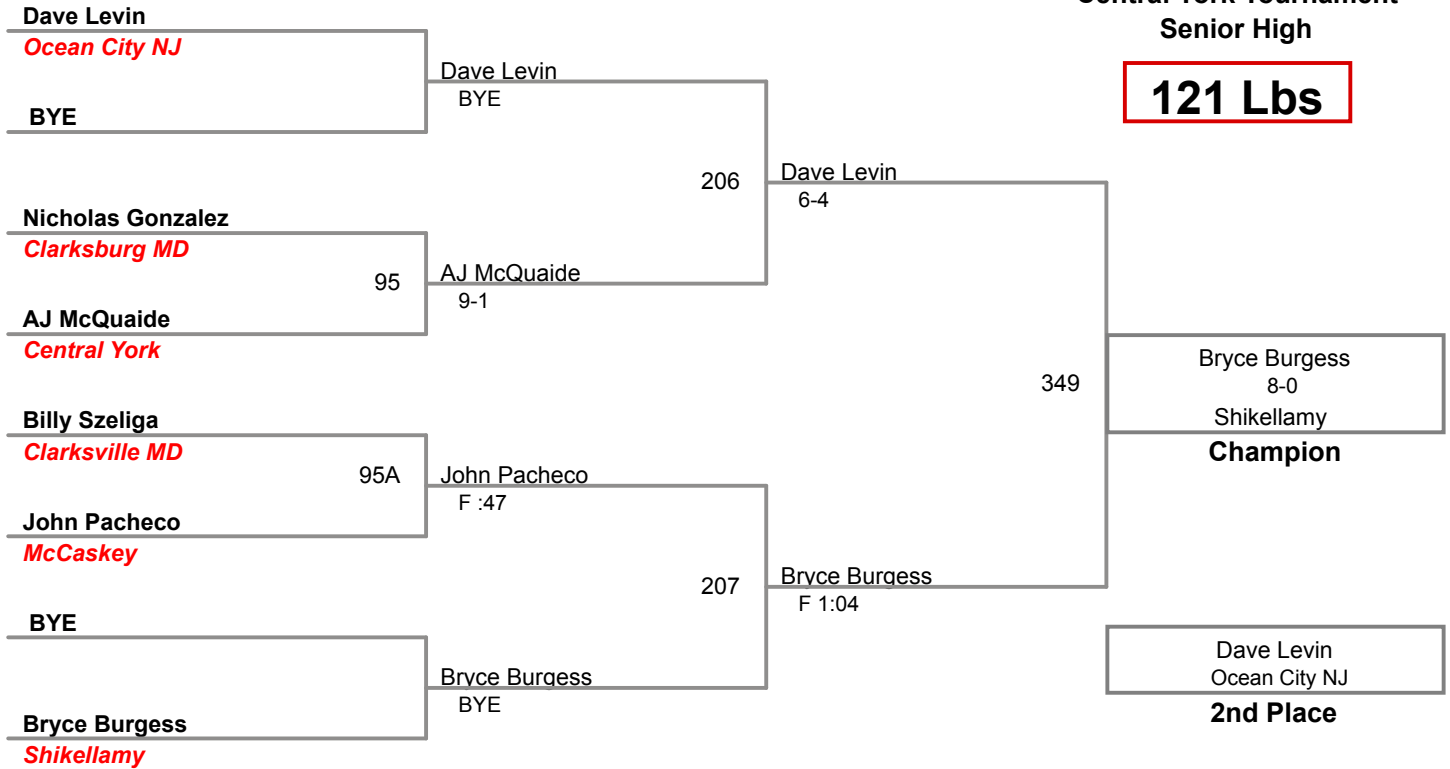

Central York Tournament
Senior High

121 Lbs