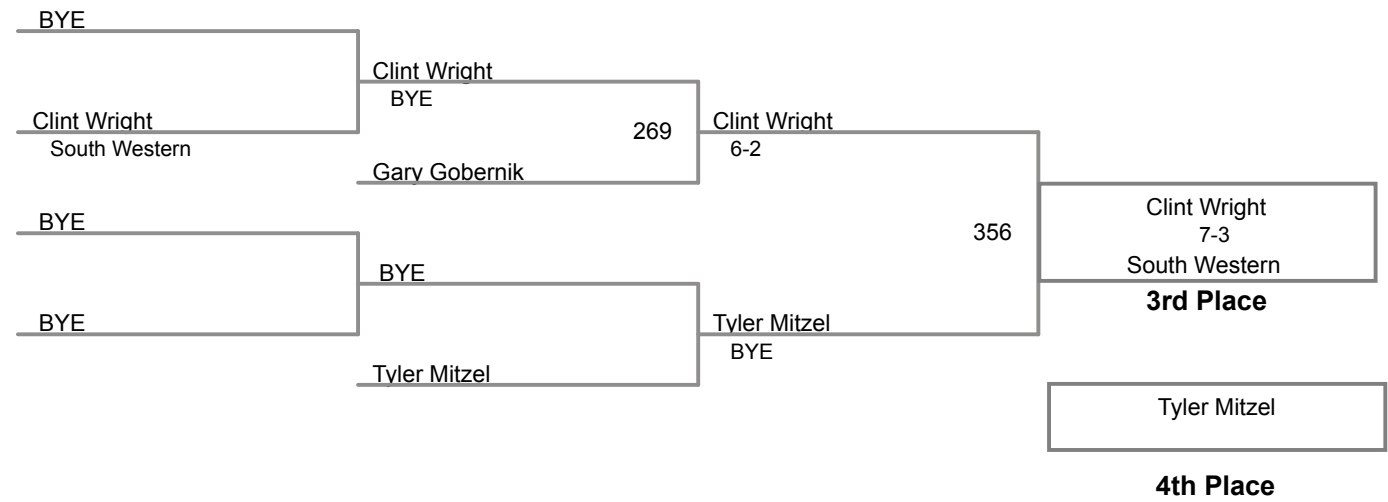

Manual Placement

Central York Tournament
Senior High

137 Lbs

Central York Tournament
Senior High

147 Lbs

Central York Tournament
Senior High

154 Lbs

Central York Tournament
Senior High