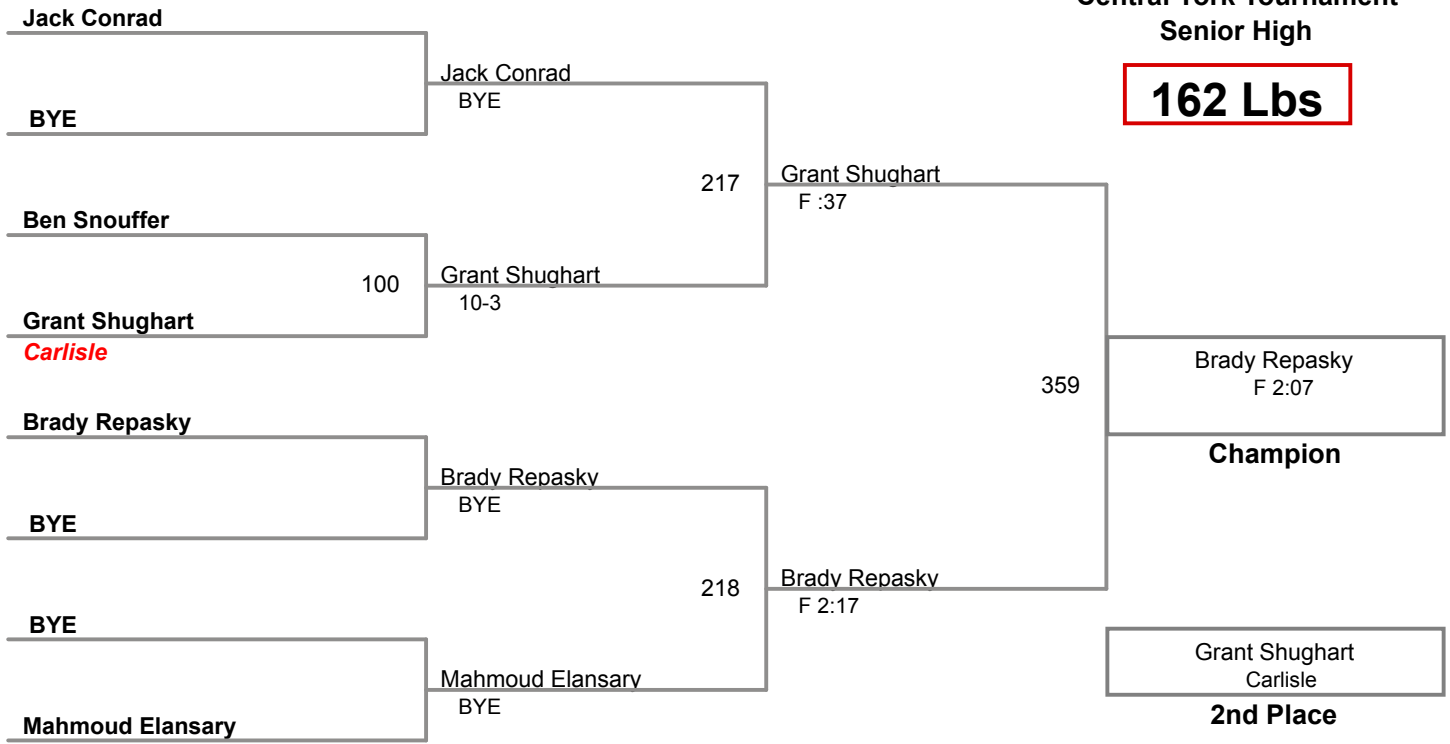

Central York Tournament
Senior High

162 Lbs