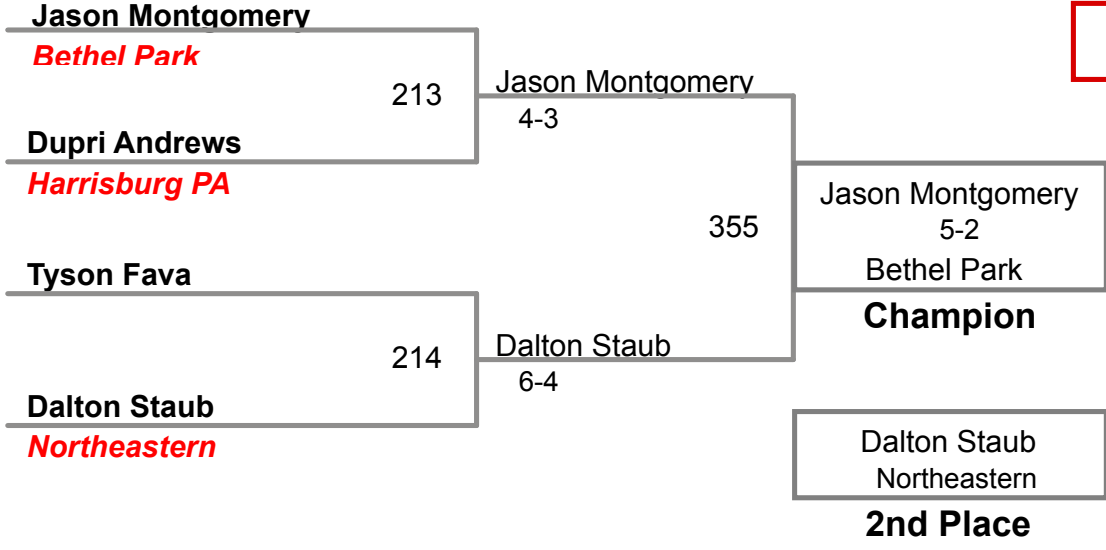

Manual Placement

Central York Tournament
Senior High

137 Lbs

Central York Tournament
Senior High

147 Lbs

Central York Tournament
Senior High

154 Lbs

Central York Tournament
Senior High