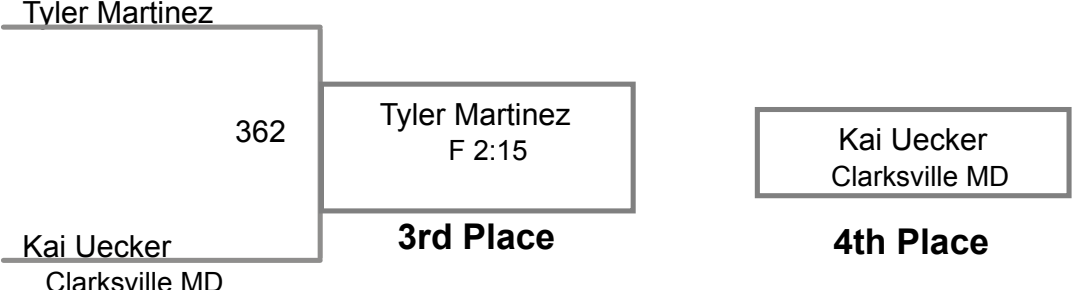

162 Lbs

Central York Tournament
Senior High

173 Lbs

Central York Tournament
Senior High

191 Lbs

Central York Tournament
Senior High

217 Lbs