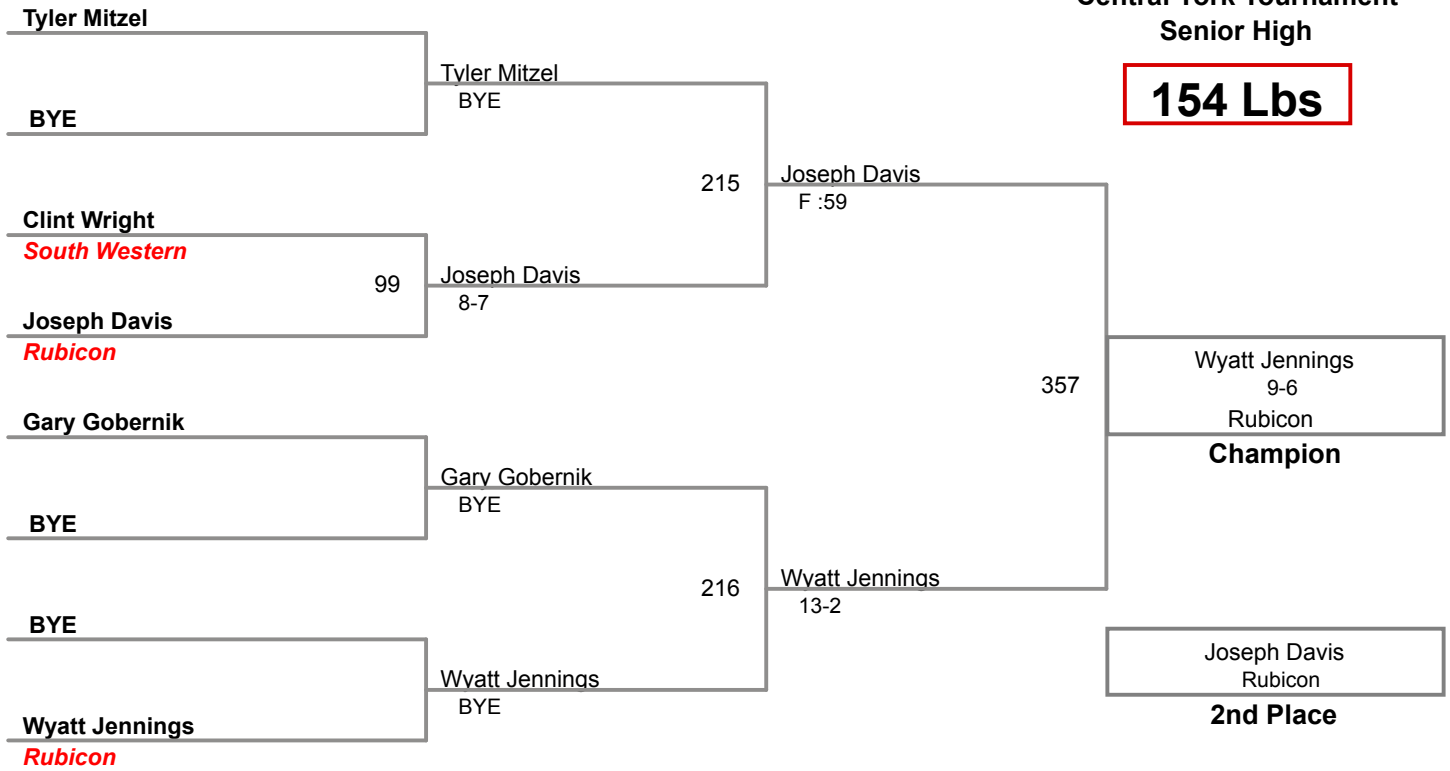

Manual Placement

Central York Tournament
Senior High

137 Lbs

Central York Tournament
Senior High

147 Lbs

Central York Tournament
Senior High

154 Lbs

Central York Tournament
Senior High