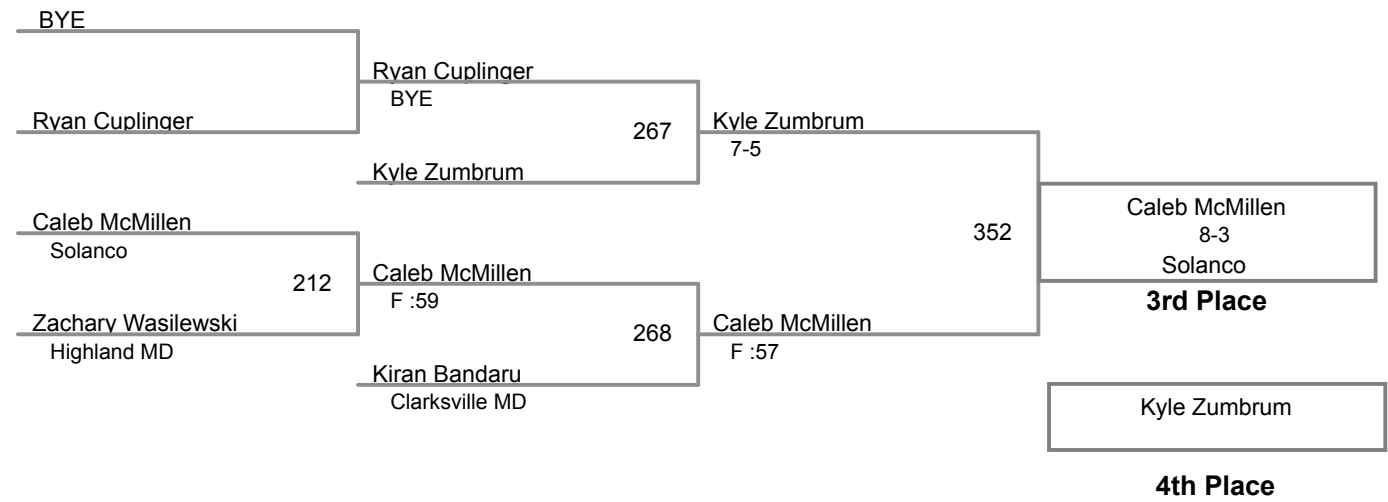

Central York Tournament
Senior High

137 Lbs