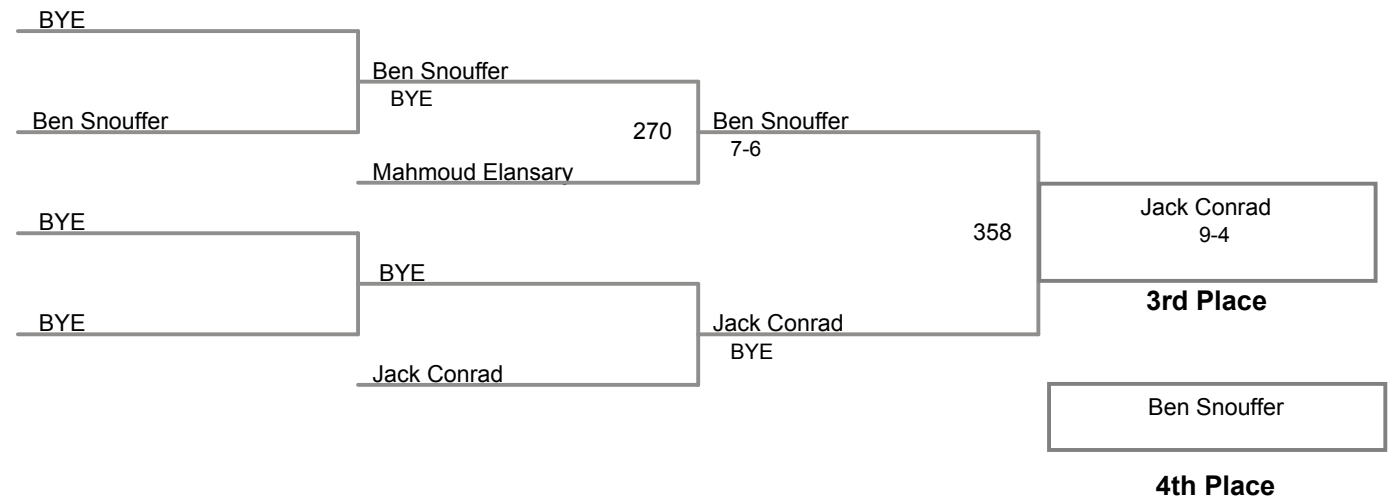

Central York Tournament
Senior High

162 Lbs